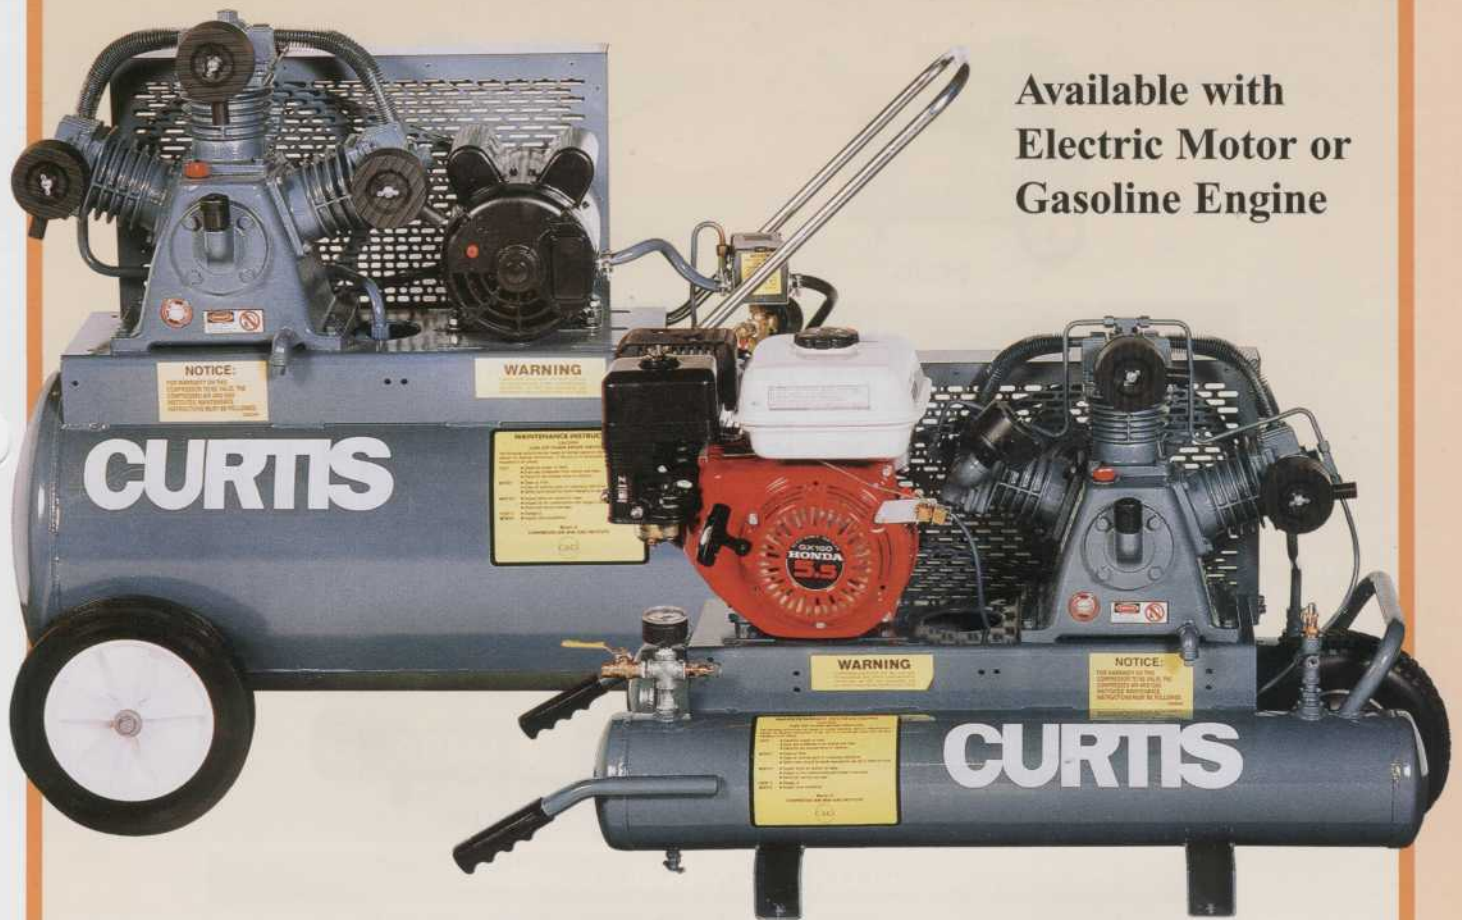

CURTIS

PORTABLE AIR COMPRESSORS

The Symbol of Quality and Excellence Since 1854

Long-Life, Low Maintenance

Available with
Electric Motor or
Gasoline Engine

Product Features

- ◆ Heavy Cast Iron Construction
- ◆ OSHA Approved Beltguard
- ◆ Oil Level Sightglass
- ◆ ASME Safety Release Valve
- ◆ Dial Read-out PSI Gauge
- ◆ Slow Speed V-Belt Drive
- ◆ Large Intake Filter Silencers
- ◆ Discharge Line Check Valve
- ◆ Heavy Duty Tires
- ◆ Manual Tank Drain Valve

With A Lot of Performance

Quality and Industrial Durability Are Designed and Built into Each Cast Iron Compressor

- ◆ Cast iron construction
- ◆ High tensile strength connecting rods
- ◆ Oversize main roller bearings
- ◆ Linear finned heads
- ◆ Loadless starting

- ◆ Ductile iron crankshaft
- ◆ Large steel spring and disc valve assemblies
- ◆ Long radial finned intercoolers
- ◆ Radial finned cylinders
- ◆ Balanced flywheel

23 GALLON TANK DESIGN											
MODEL	HP	POWER	TANK GALS	PUMP	CYL	ACFM 40 PSI	ACFM 90 PSI	APPROX WEIGHT	L"	W"	H"
P223E	2	1/60/115	23	ES-10	2	7.7	7.0	151	40	19	31
P323E	3	1/60/230	23	ES-20	3	11.6	10.4	160	40	19	33
P523E	5	1/60/230	23	ES-20	3	13.5	12.3	167	40	19	33
PB23G	5	BRIGGS GAS	23	ES-20	3	13.5	12.3	171	40	19	33
PH23G	5 1/2	HONDA GAS	23	ES-20	3	13.5	12.3	171	40	19	33